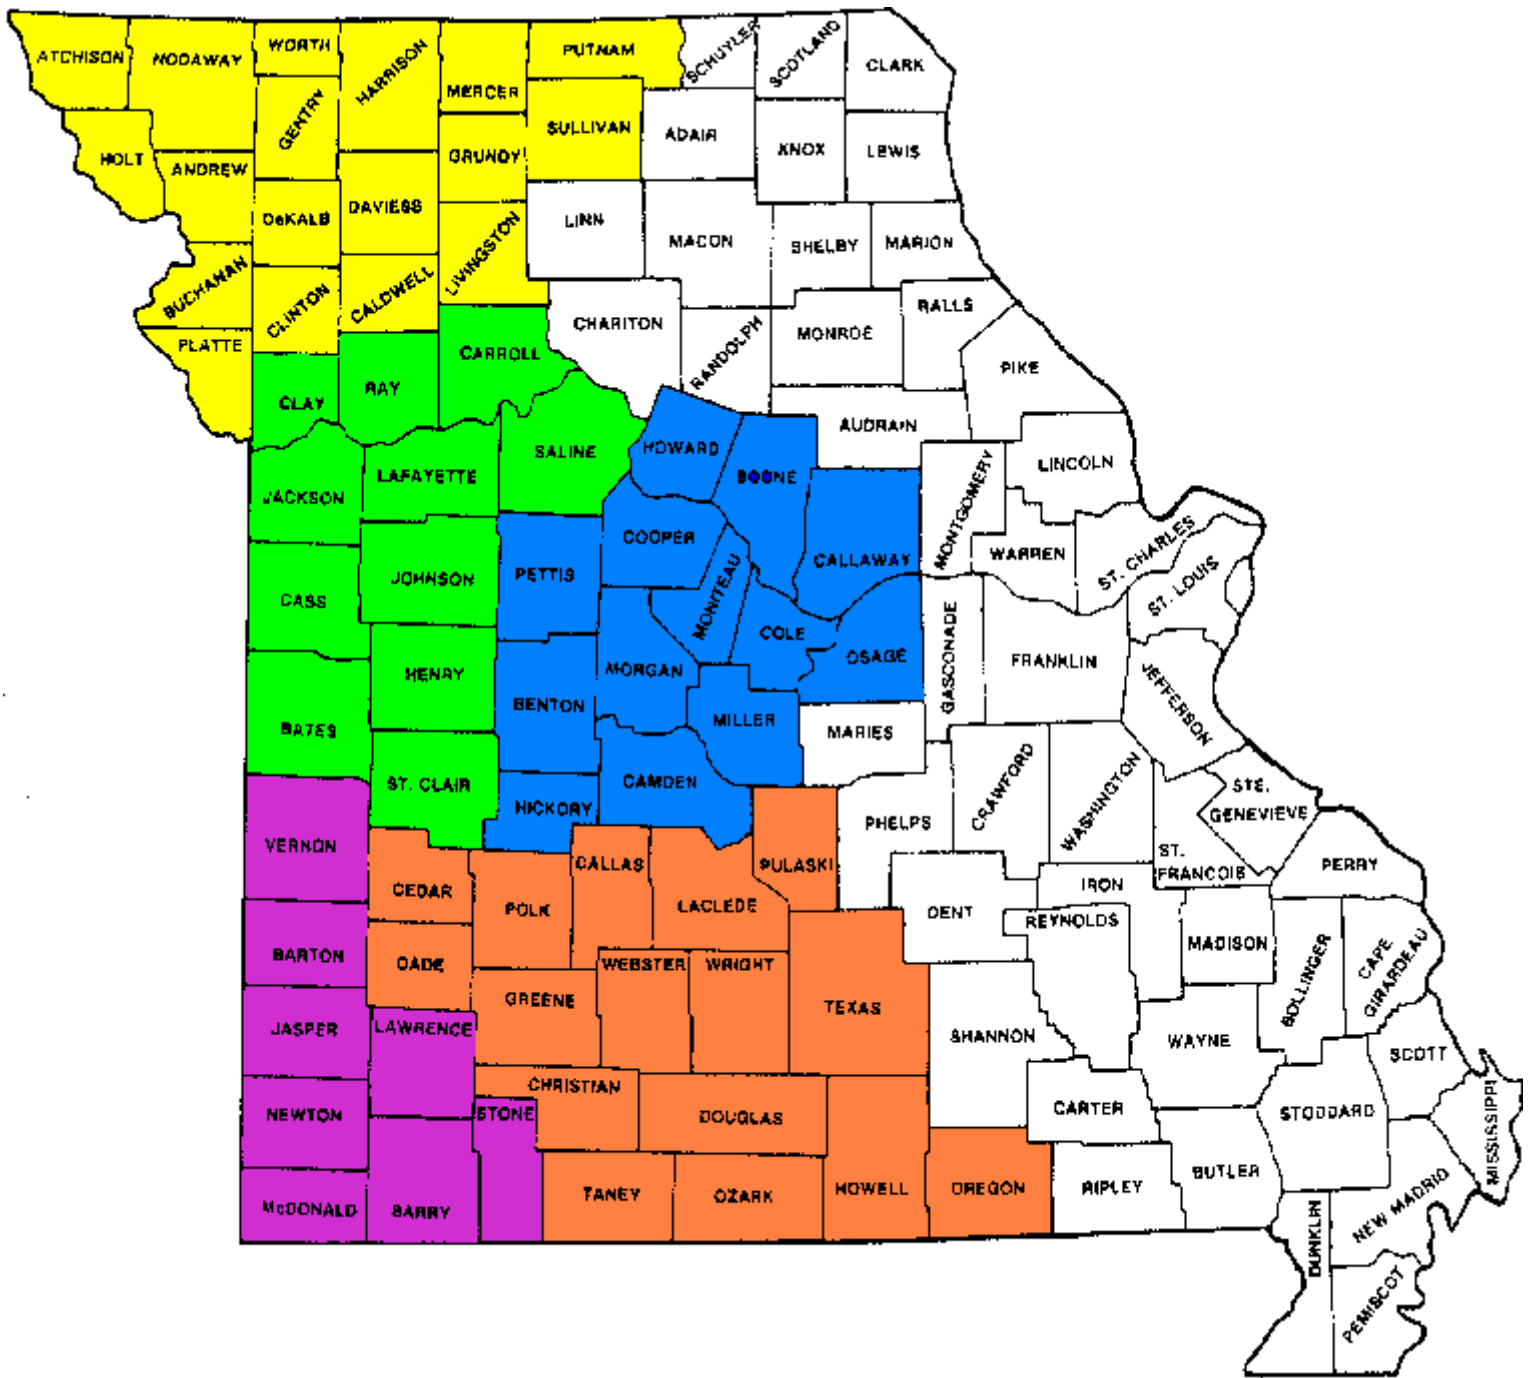

# Divisional Map • Western District of Missouri

Southwestern Division

Western Division

St. Joseph Division

Southern Division

Central Division